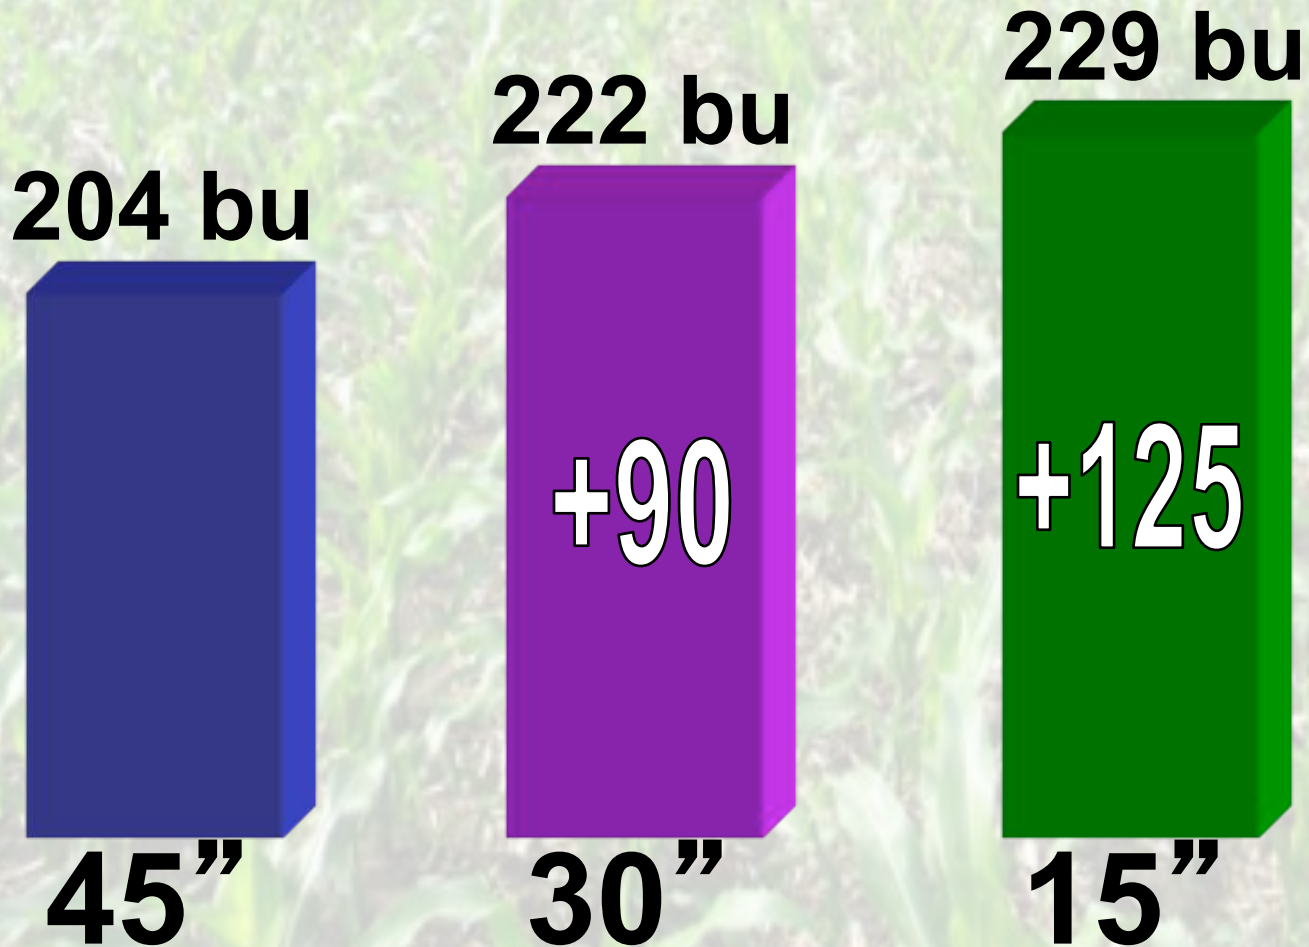

3

⚠
The only
method to
the safe
use of
this

⚠ DANGER
SAFETY
INSTRUCTIONS

⚠ CAUTION

In The Beginning

- 1900- 44” Rows
- 2000- 30” Rows
- 2015- 15” Rows

Long Term (5 Year) Corn Row Spacing Study

FX48

30" Corn Stubble

15" Corn Stubble

45" Rows

15" rows

In Review

Good and Bad

- BT GENETICS
- HEADLINE
- NO-TILL
- NARROW ROWS
- CORN ON CORN

MATTRESS