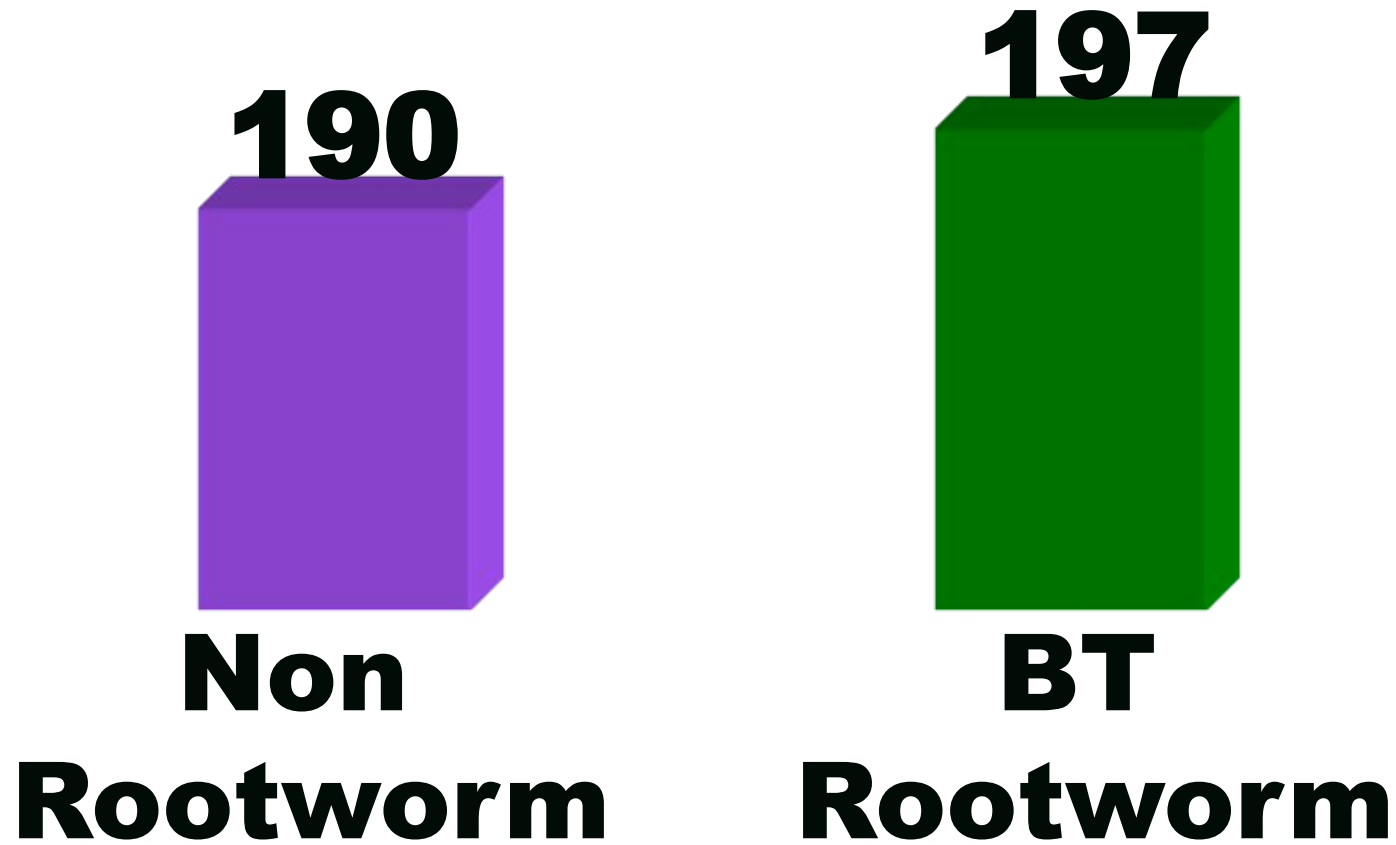

- BT GENETICS
- HEADLINE
- NO-TILL
- NARROW ROWS
- CORN ON CORN

NO-TILL
FARMER

MATTRESS

Liability

MAT

Asset

BT Rootworm vs Non Rootworm

1992 Corn Tillage Study

2007 Corn Tillage Study

246

**No-Till w/
Row Cleaners
Coulters &
Spaders**

247

**1 Pass w/
Field
Cultivator**

247

**True No-Till
w/Spaders**

Knife to Knife