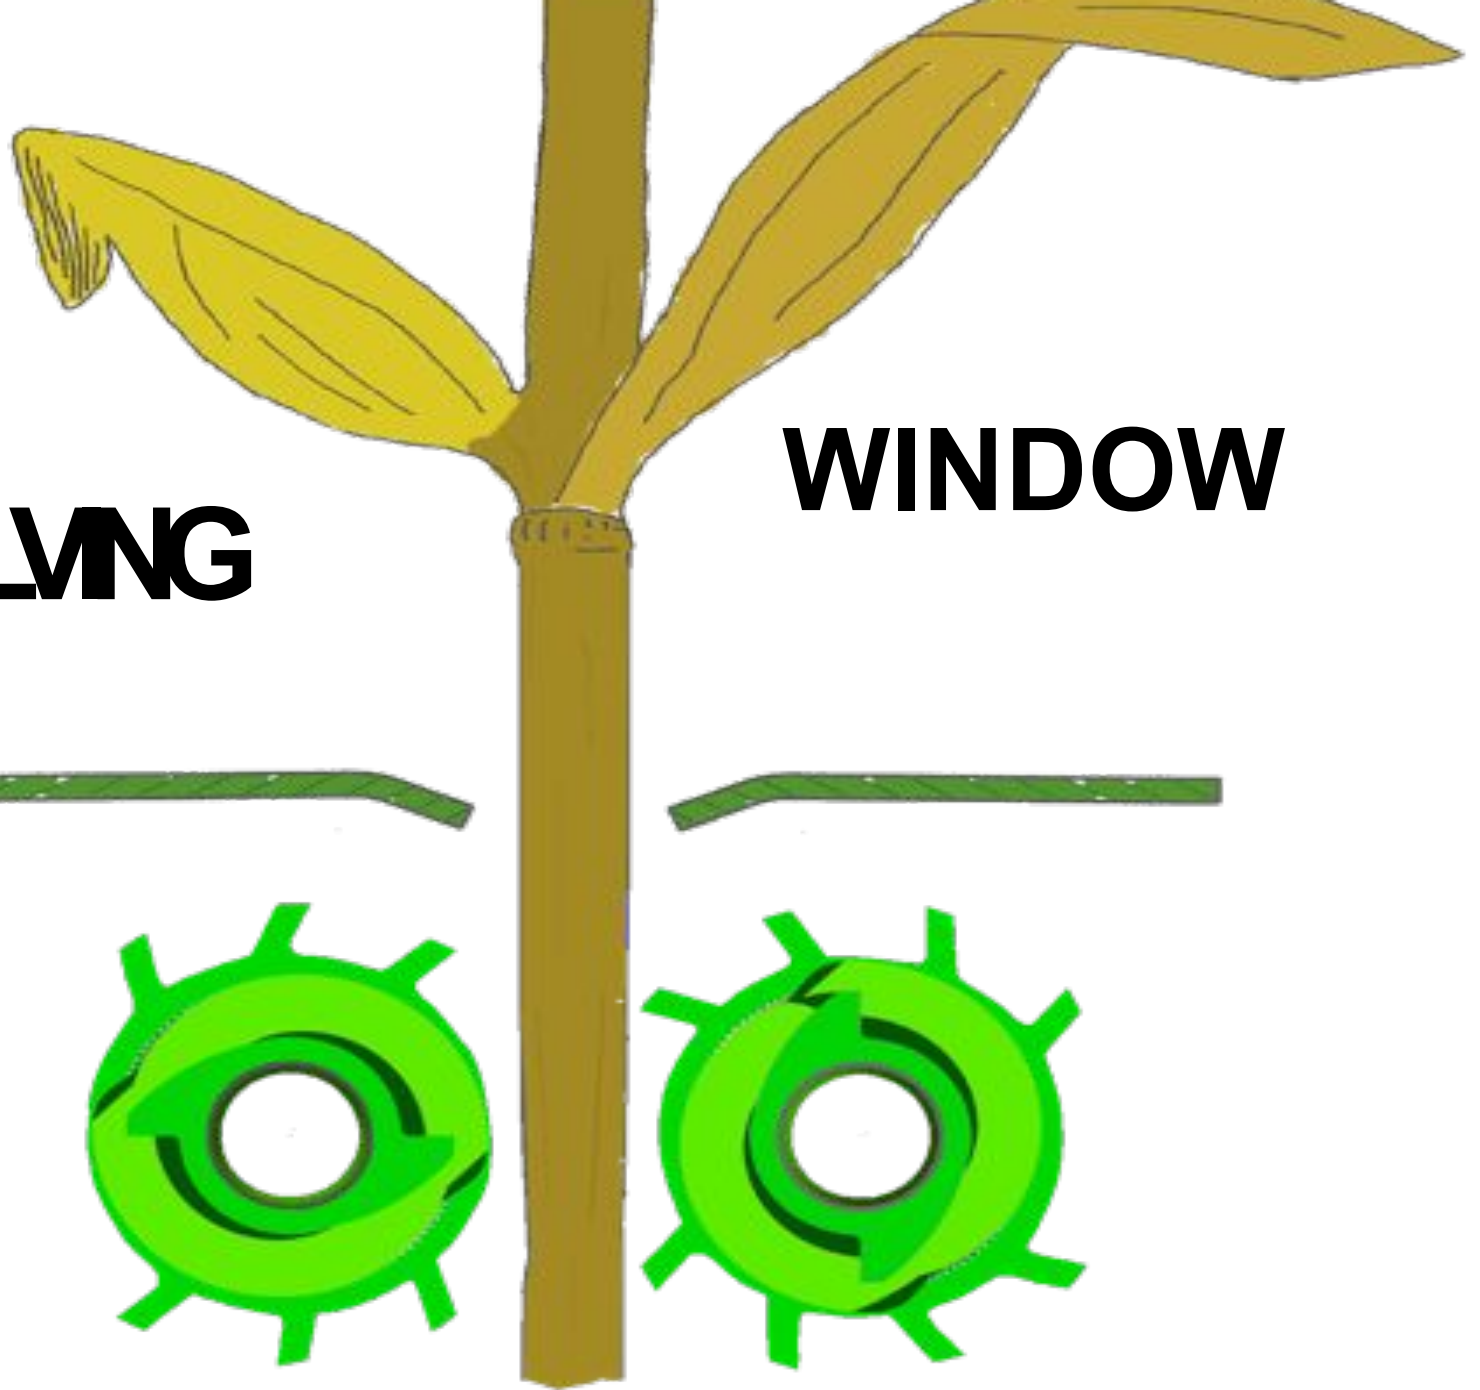

- BT GENETICS
- HEADLINE
- NO-TILL
- NARROW ROWS
- CORN ON CORN

NO-TILL
FARMER

MATTRESS

Liability

MAT

Asset

BT Rootworm vs Non Rootworm

1992 Corn Tillage Study

2007 Corn Tillage Study

246

**No-Till w/
Row Cleaners
Coulters &
Spaders**

247

**1 Pass w/
Field
Cultivator**

247

**True No-Till
w/Spaders**

Knife to Knife

Intermeshing Flutes

REVOLVING

WINDOW

CALMER BT CRUSHER®

**Revolving
Window
“Crushing”
Knife Roll**

Before

After

**40, 90, and
600 series**