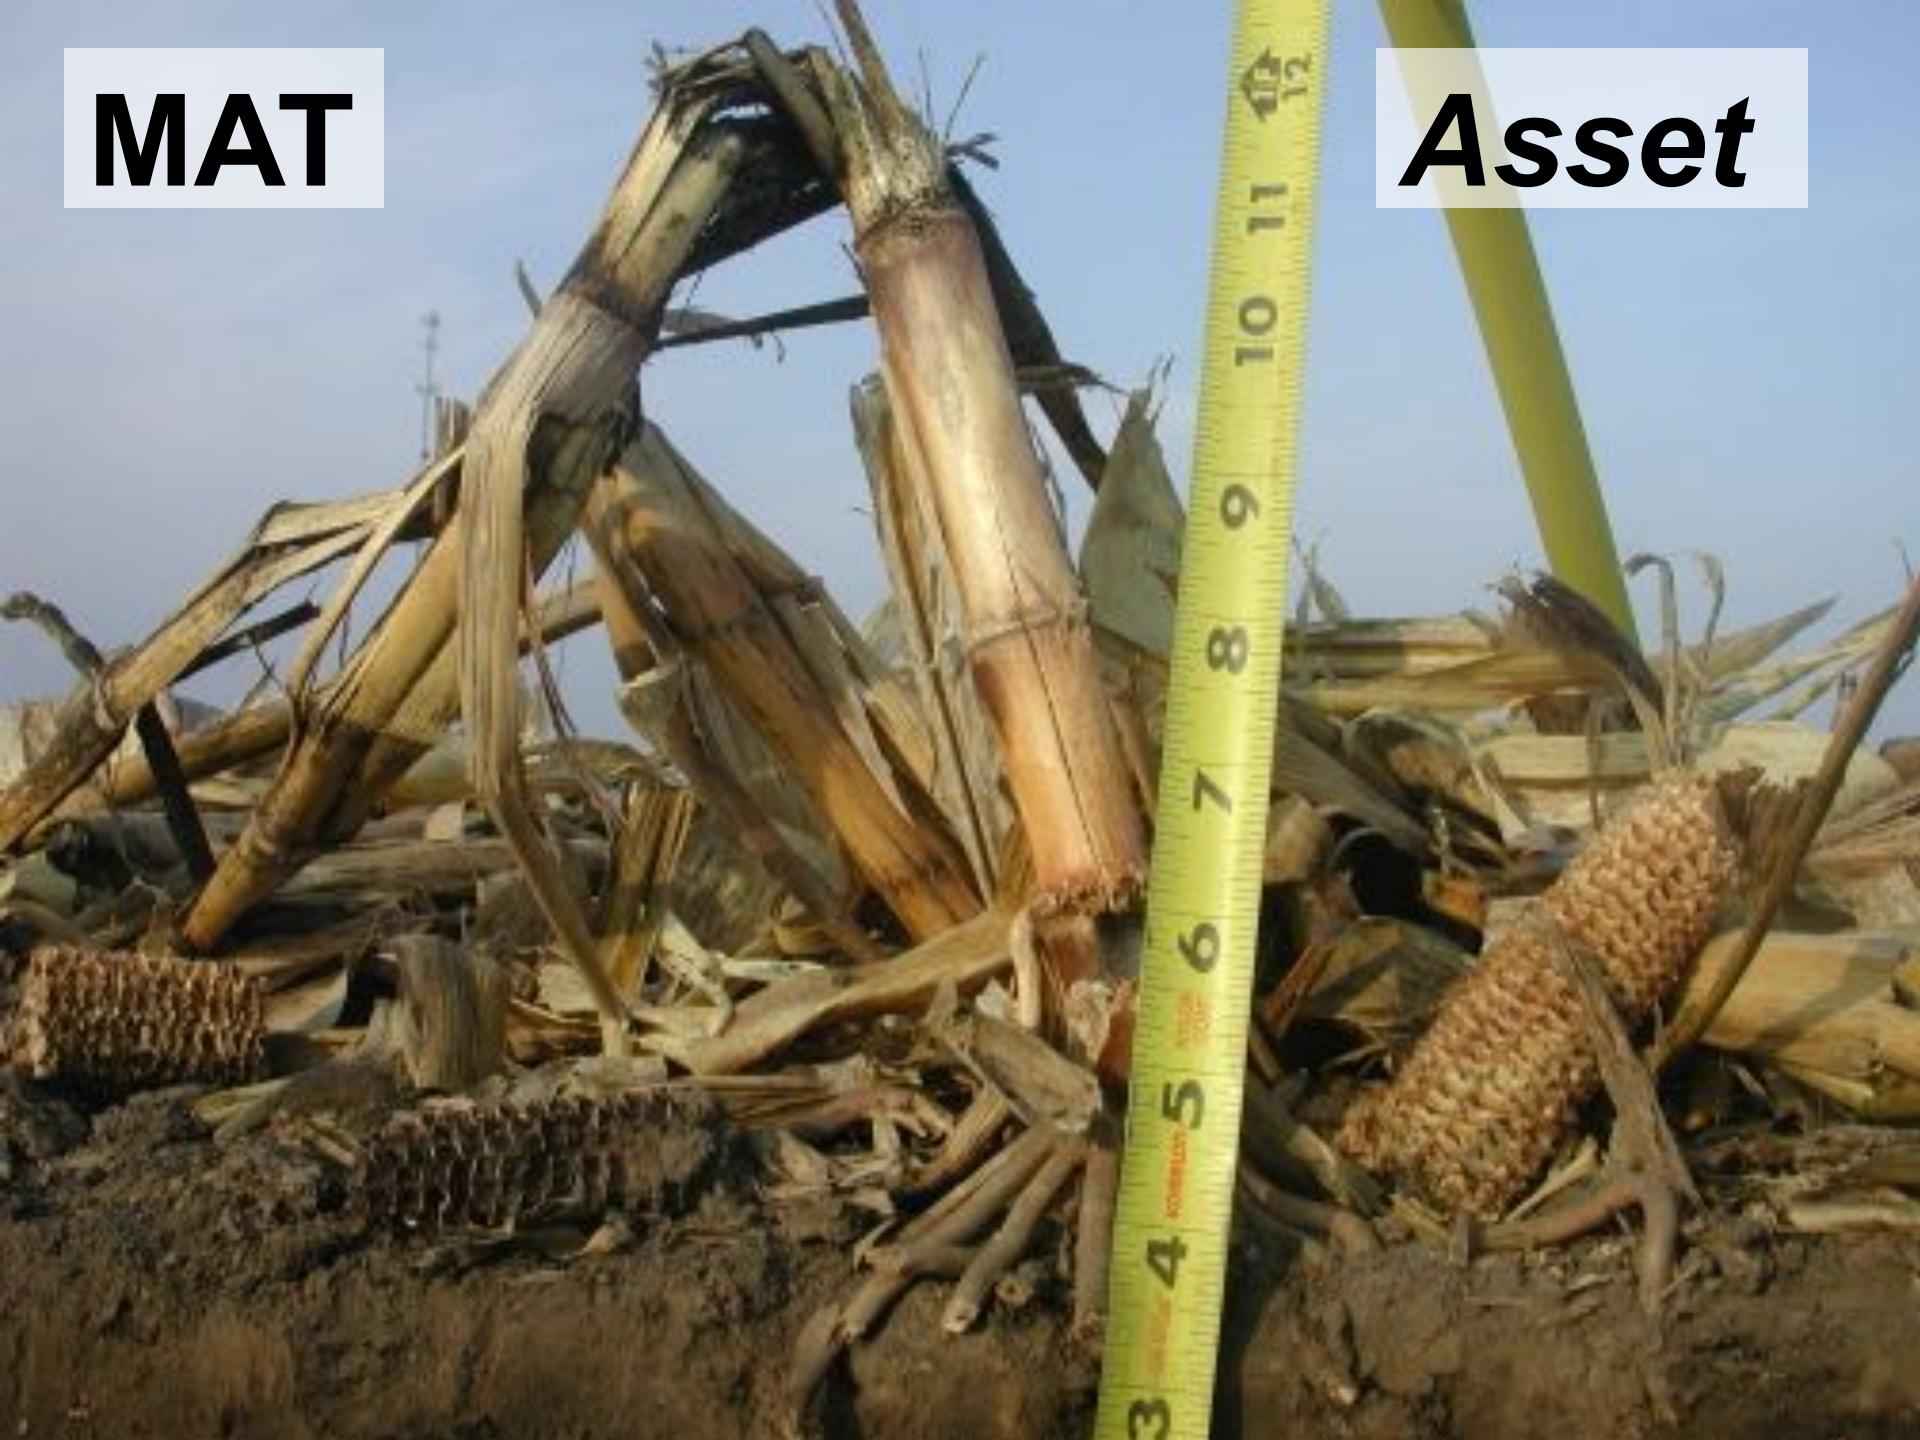

Turning BT Corn Stalk Residue Into An Asset

Marion Calmer

Farmer/Owner - 34 years

Calmer Ag Research - 25 years

Calmer Corn Heads - 15 years

(309) 629-9000
Calmer Corn Heads
www.calmercornheads.com

Good and Bad

- BT GENETICS
- HEADLINE
- NO-TILL
- NARROW ROWS
- CORN ON CORN

NO-TILL
FARMER

MATTRESS

Liability

MAT

Asset

BT Rootworm vs Non Rootworm

1992 Corn Tillage Study

2007 Corn Tillage Study

246

**No-Till w/
Row Cleaners
Coulters &
Spaders**

247

**1 Pass w/
Field
Cultivator**

247

**True No-Till
w/Spaders**

Knife to Knife