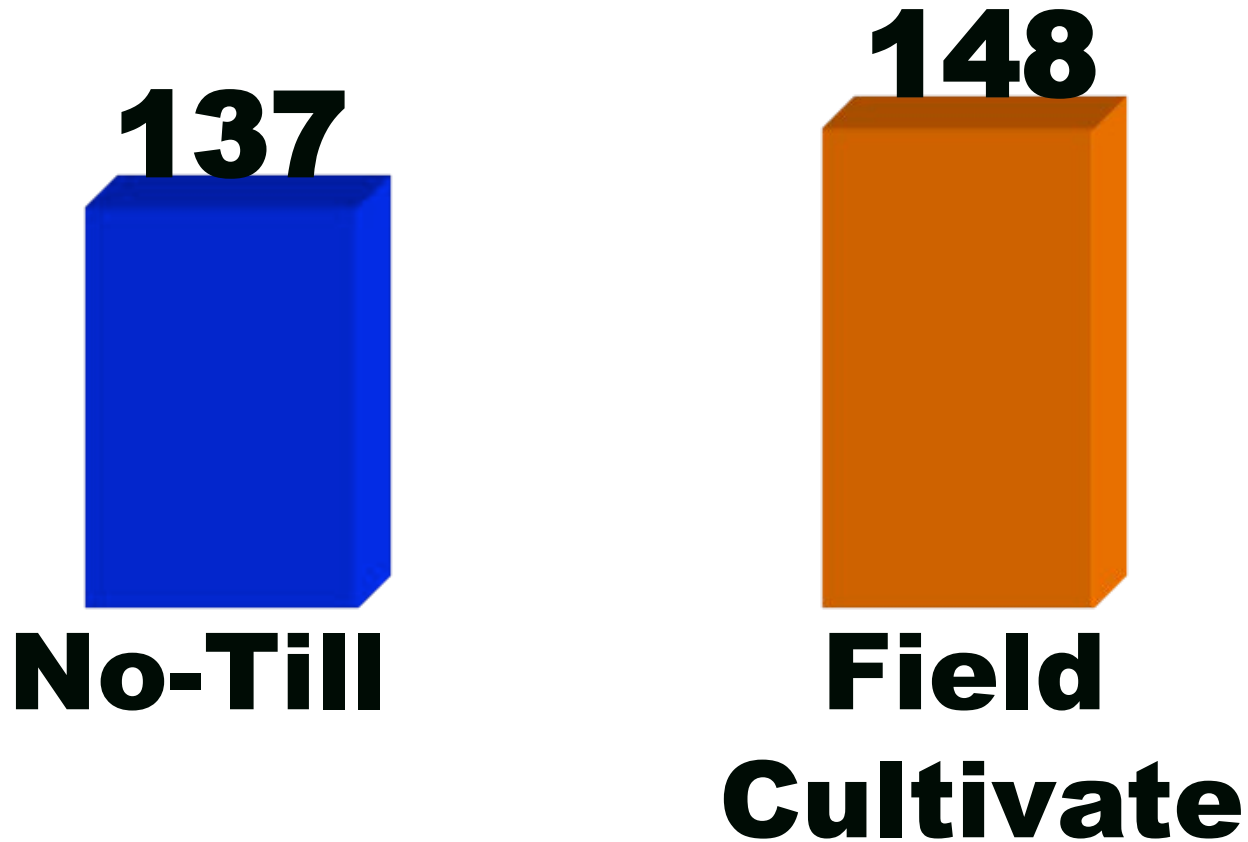

- BT GENETICS
- HEADLINE
- NO-TILL
- NARROW ROWS
- CORN ON CORN

NO-TILL
FARMER

MATTRESS

Liability

MAT

Asset

BT Rootworm vs Non Rootworm

1992 Corn Tillage Study

2007 Corn Tillage Study

246

**No-Till w/
Row Cleaners
Coulters &
Spaders**

247

**1 Pass w/
Field
Cultivator**

247

**True No-Till
w/Spaders**

Knife to Knife