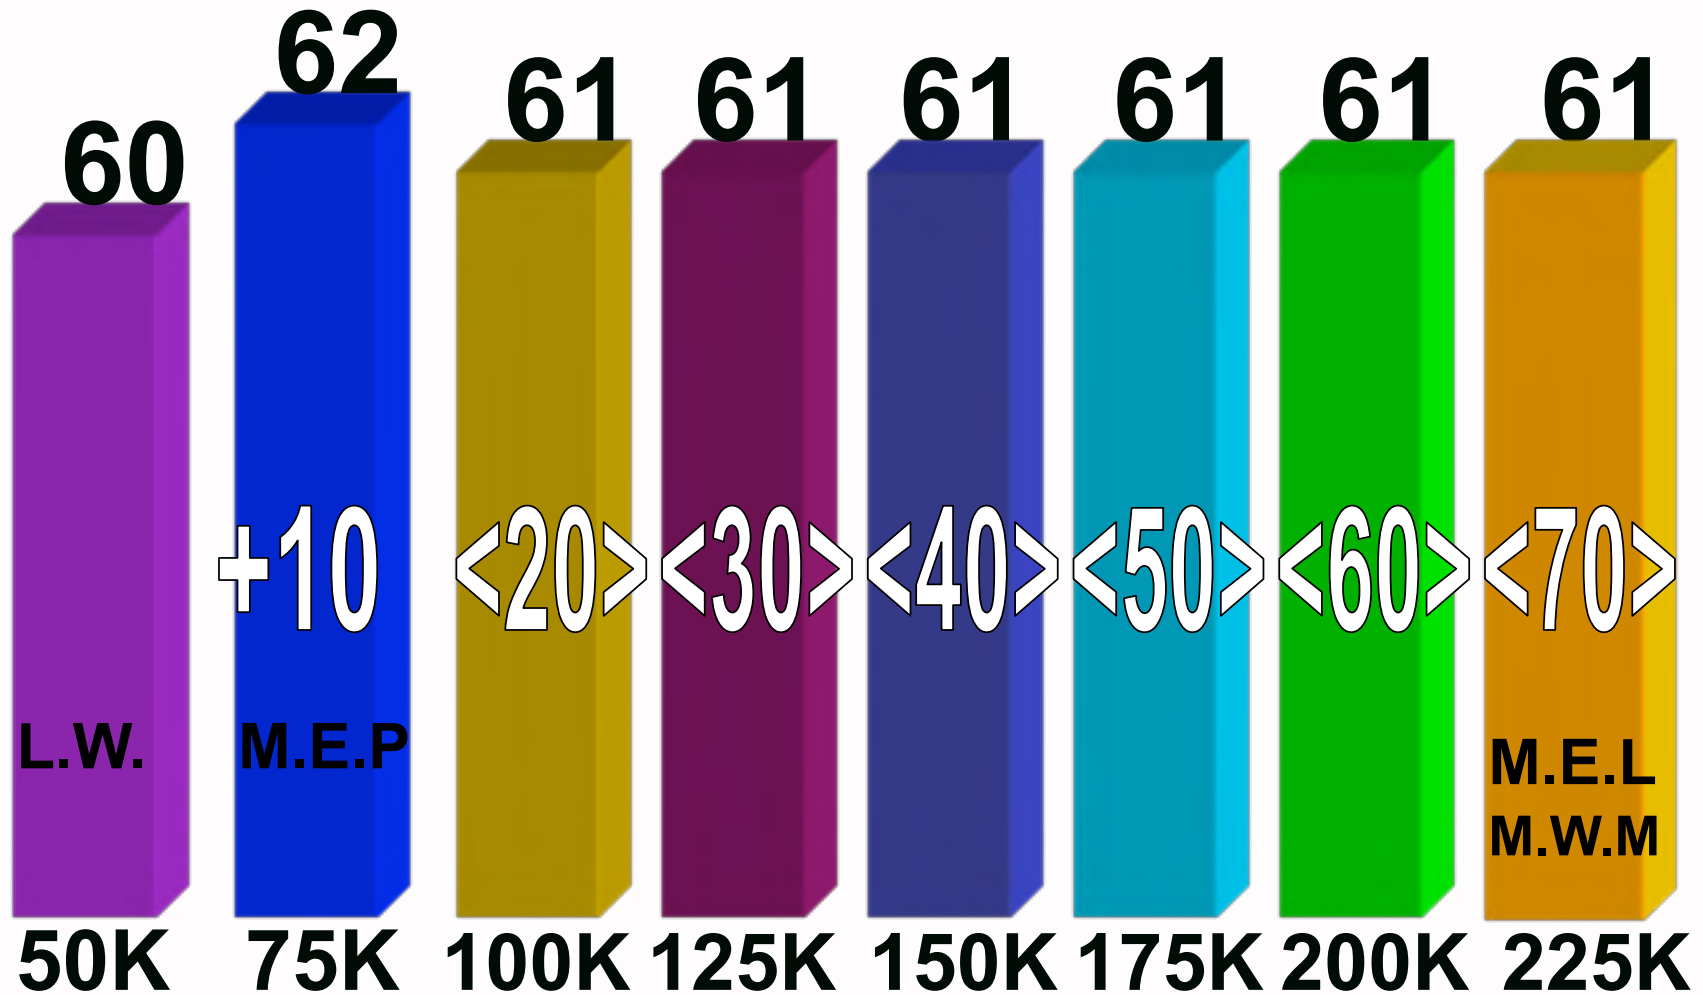

Harvest Performance Tips and No-Till Residue Management

Marion Calmer

Calmer Ag Research

THE THREE STOOGES

AGENDA

- Bean Platforms
- Corn Heads
- Threshing Separating

150,000

75,000

Long Term (4 Year) Soybean “Planting” Population Study

SOCK

DUCT TAPE

WIRE

MacDon

Long Term (3 Year) Corn Population Study

Economics

At my farm with
\$280/bag seed
corn, and \$5/bu
corn, 28K is
averaging \$4/Ac
more profitable
than 32K