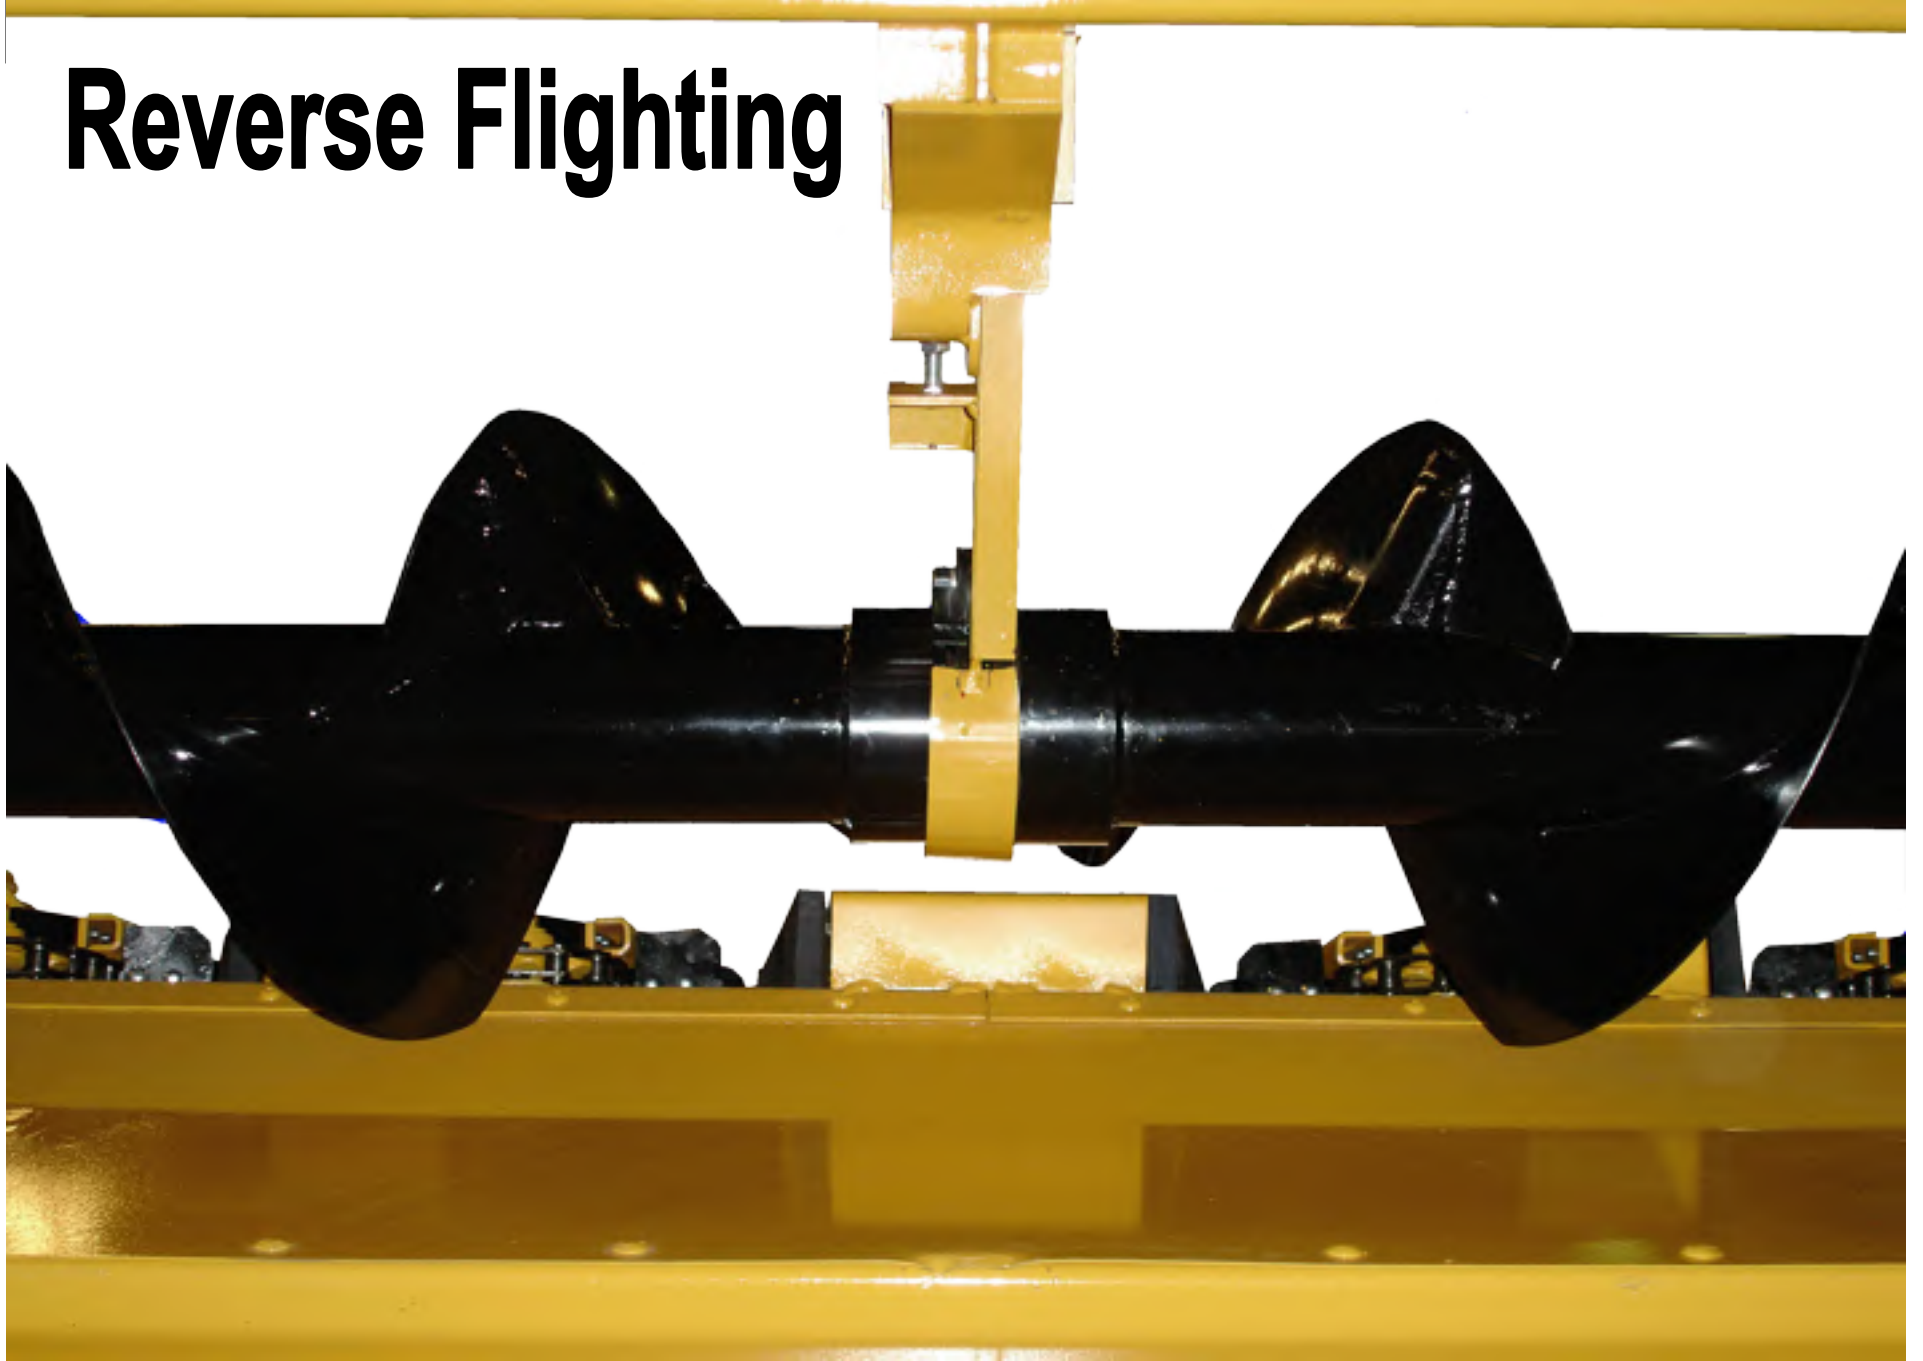

24°

309-629-9000

Stopping Ear Toss

- **Raise Cross Auger To 1 3/4”**
- **Cross Auger and Feeder House chain as close as possible**
- **Big Feeder House Chain Drive Sprocket**
- **Remove Rubber Flaps**

Reverse Flighting