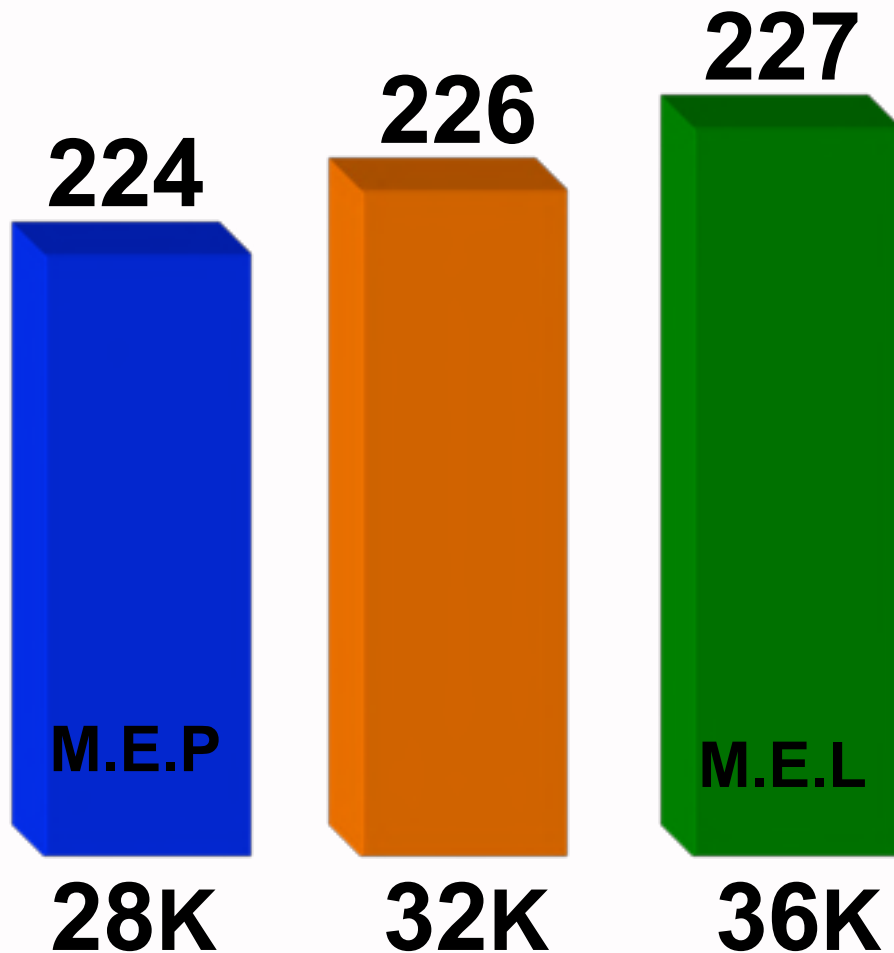

Long Term (4 Year) Soybean “Planting” Population Study

SOCK

DUCT TAPE

WIRE

MacDon

Long Term (3 Year) Corn Population Study

Economics

At my farm with
\$280/bag seed
corn, and \$5/bu
corn, 28K is
averaging \$4/Ac
more profitable
than 32K